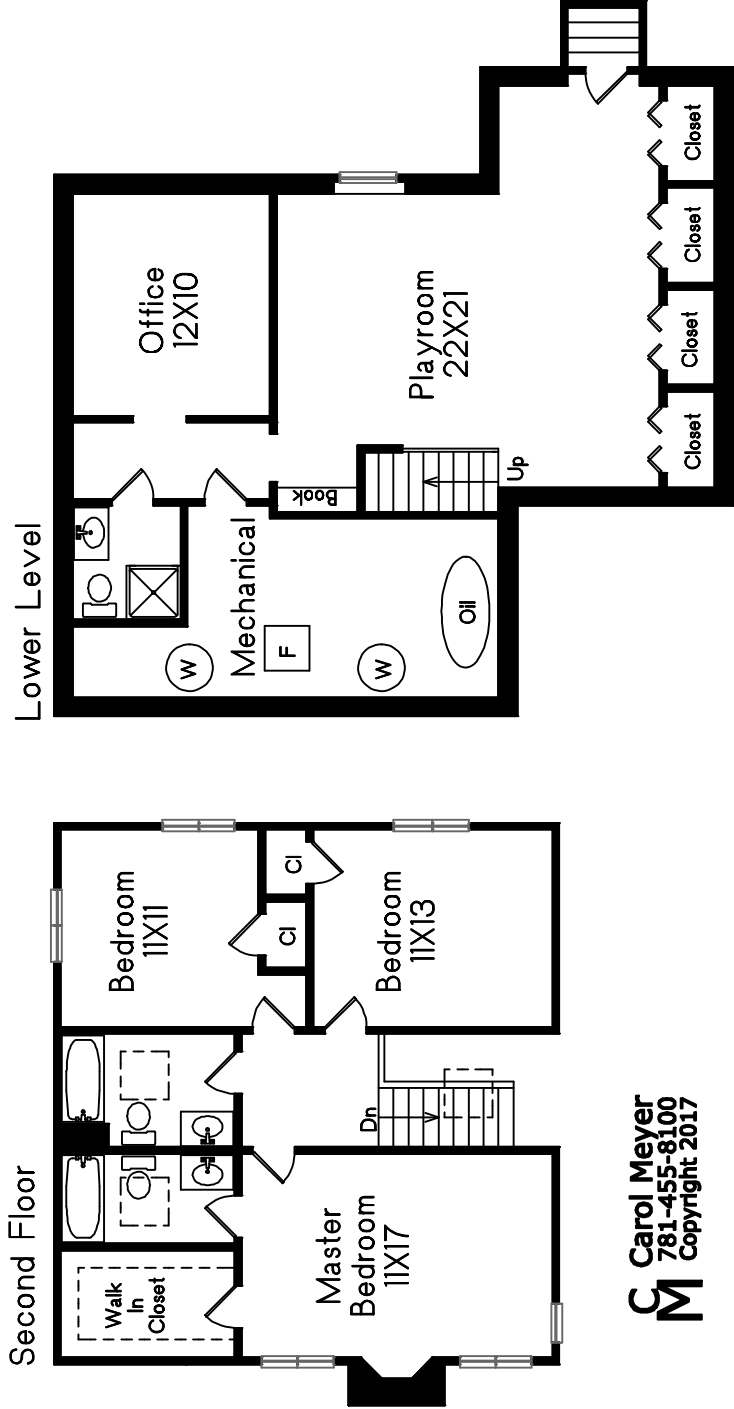

52 Green Lane Sherborn, MA

CM
Carol Meyer
781-455-8100
Copyright 2017

This drawing is an artistic rendering intended for marketing purposes only. The dimensions and/or square footage are approximate and should be verified by an independent source. This drawing is copyright protected and therefore licensed for use by those named on the floor plan.