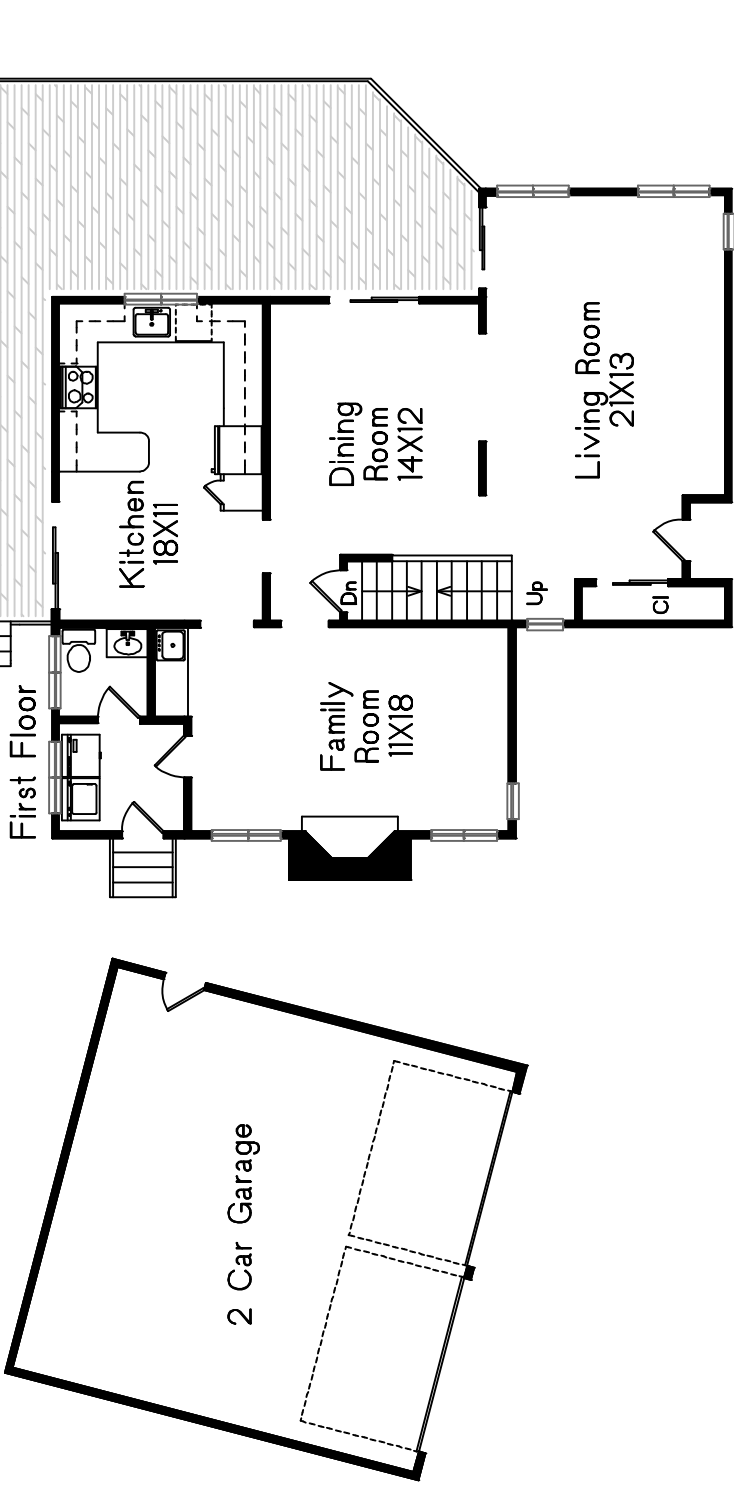

52 Green Lane Sherborn, MA

CM
Carol Meyer
781-455-8100
Copyright 2017

This drawing is an artistic rendering intended for marketing purposes only. The dimensions and/or square footage are approximate and should be verified by an independent source. This drawing is copyright protected and therefore licensed for use by those named on the floor plan.