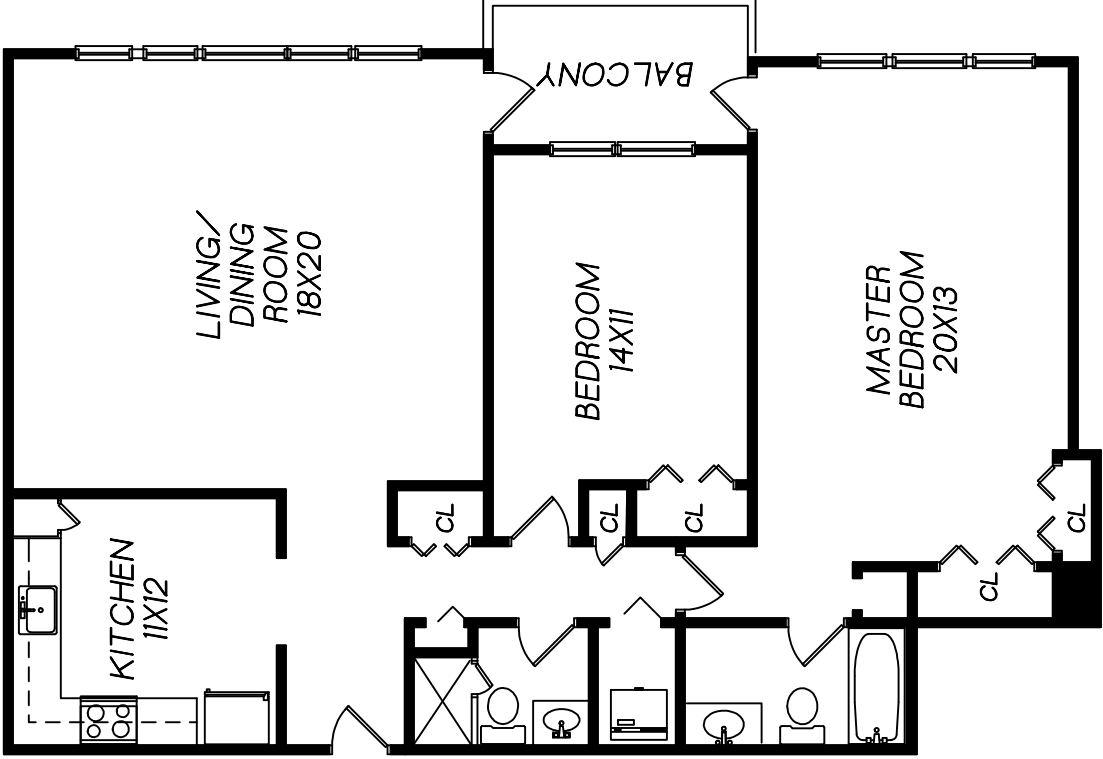

210 NAHANTON STREET  
Unit 509  
NEWTON, MA

Carol Meyer  
781-466-8100  
Copyright 2010

This drawing is an artistic rendering intended for marketing purposes only. The dimensions and/or square footage is approximate and should be verified by an independent source. This drawing is copyright protected and therefore licensed for use by those named on the floor plan.