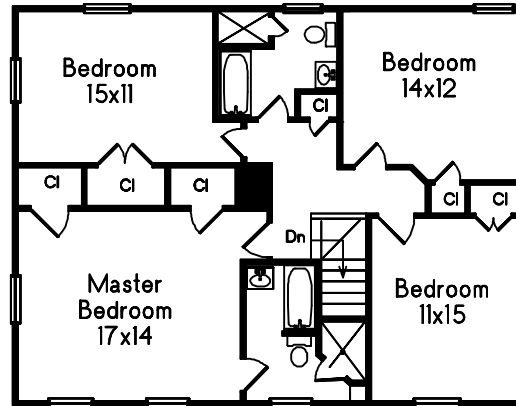

46 Springdale Avenue Dover, MA

First Floor

Second Floor

Guest House

Lower Level

C Carol Meyer
M 781-455-8100
Copyright 2017

This drawing is an artistic rendering intended for marketing purposes only. The dimensions and/or square footage are approximate and should be verified by an independent source. This drawing is copyright protected and therefore licensed for use by those named on the floor plan.