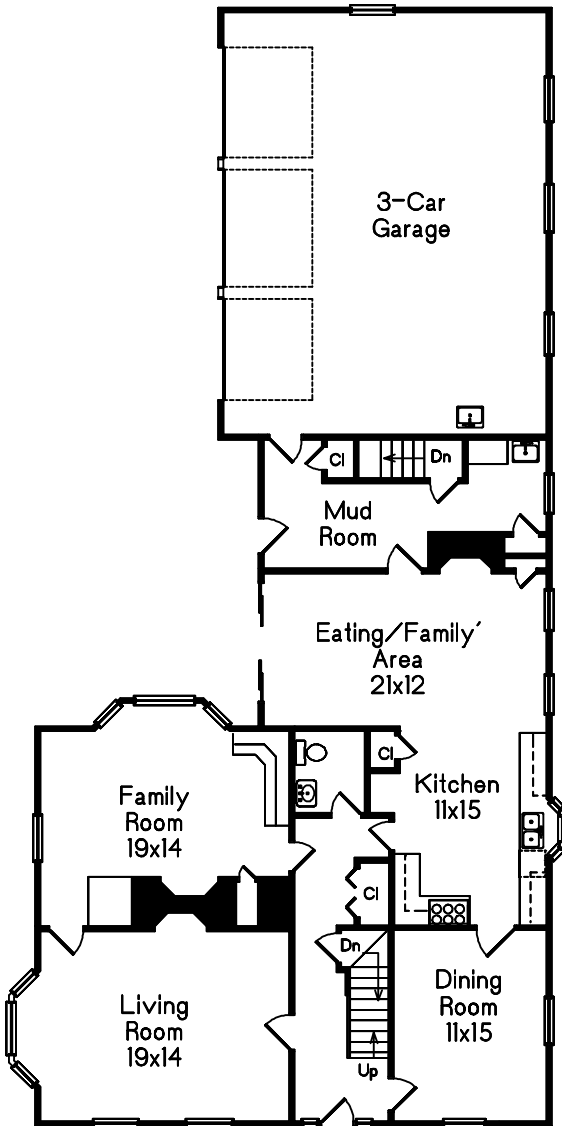

46 Springdale Avenue Dover, MA

First Floor

Second Floor

Guest House

Lower Level

C Carol Meyer
M 781-455-8100
Copyright 2017

This drawing is an artistic rendering intended for marketing purposes only. The dimensions and/or square footage are approximate and should be verified by an independent source. This drawing is copyright protected and therefore licensed for use by those named on the floor plan.