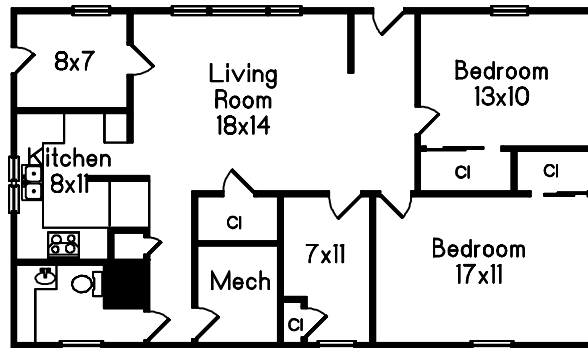

46 Springdale Avenue Dover, MA

First Floor

Second Floor

Guest House

Lower Level

C Carol Meyer
M 781-455-8100
Copyright 2017

This drawing is an artistic rendering intended for marketing purposes only. The dimensions and/or square footage are approximate and should be verified by an independent source. This drawing is copyright protected and therefore licensed for use by those named on the floor plan.