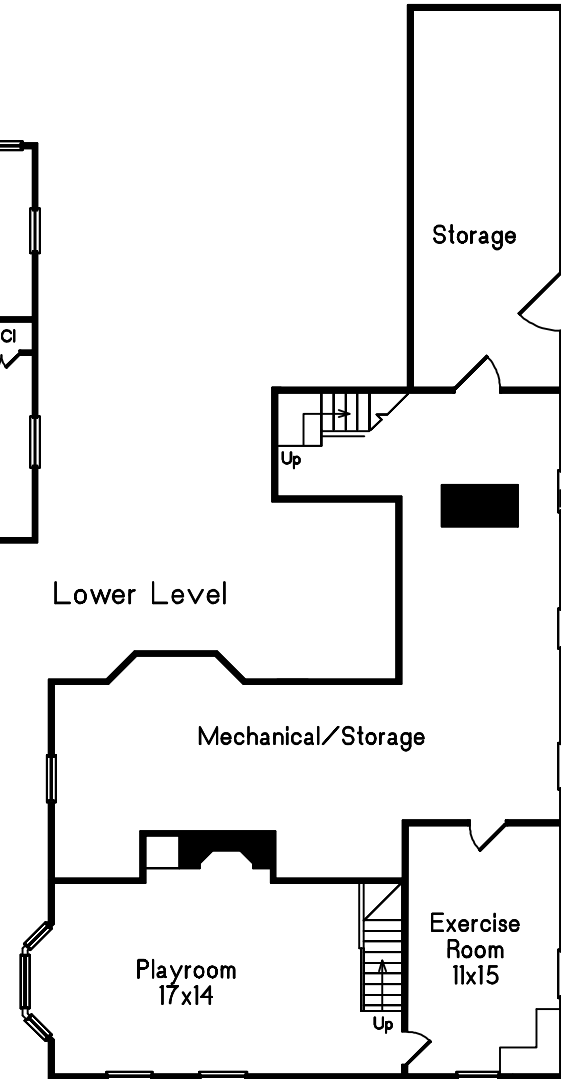

46 Springdale Avenue Dover, MA

First Floor

Second Floor

Guest House

Lower Level

C Carol Meyer
M 781-455-8100
Copyright 2017

This drawing is an artistic rendering intended for marketing purposes only. The dimensions and/or square footage are approximate and should be verified by an independent source. This drawing is copyright protected and therefore licensed for use by those named on the floor plan.