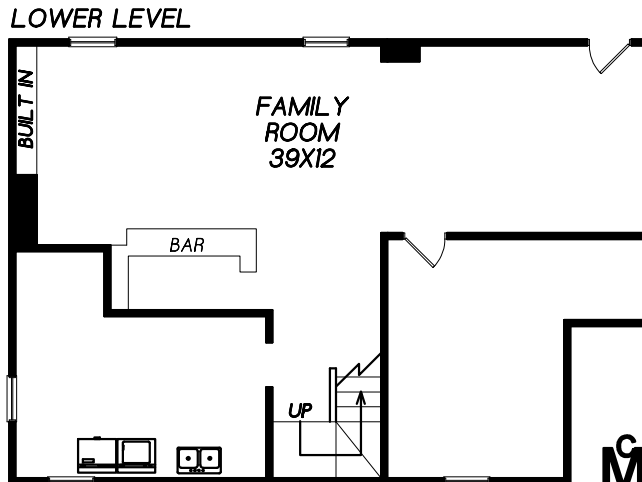

104 WESTGATE ROAD
WELLESLEY, MA

GM
Carol Meyer
781-425-0100
Copyright ©2008

This drawing is an artistic rendering intended for marketing purposes only. The dimensions and/or square footage is approximate and should be verified by an independent source. This drawing is copyright protected and therefore licensed for use by those named on the floor plan.