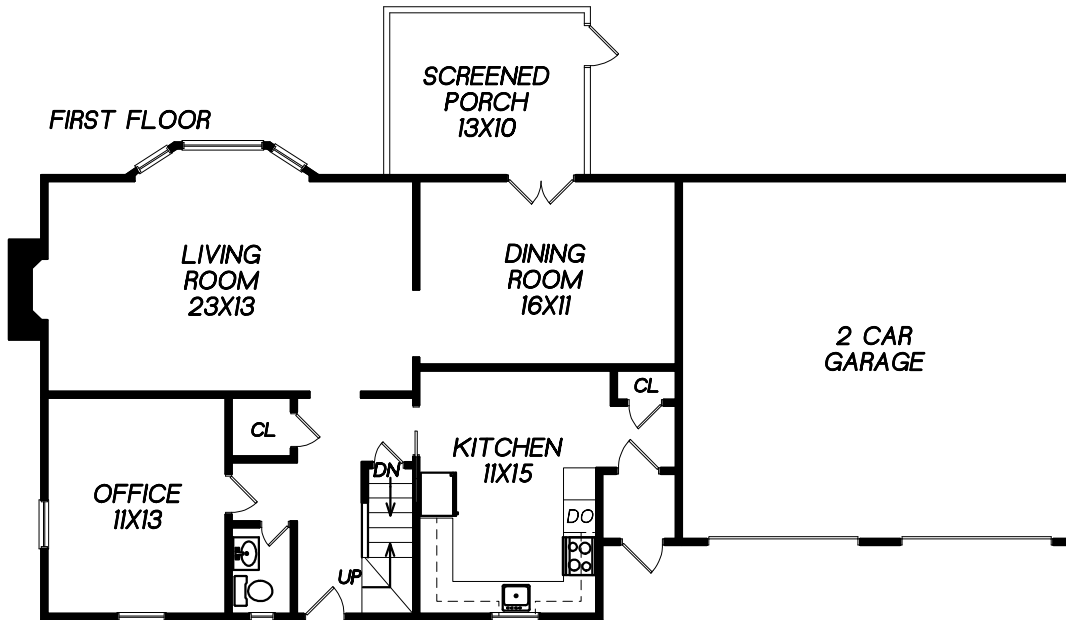

104 WESTGATE ROAD
WELLESLEY, MA

GM
Carol Meyer
781-425-0100
Copyright ©2008

This drawing is an artistic rendering intended for marketing purposes only. The dimensions and/or square footage is approximate and should be verified by an independent source. This drawing is copyright protected and therefore licensed for use by those named on the floor plan.