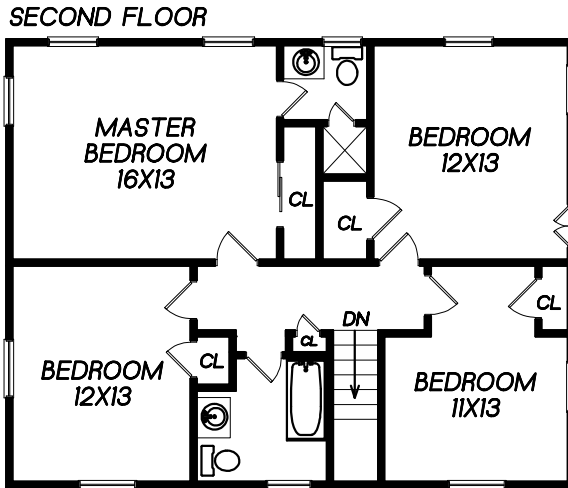

104 WESTGATE ROAD
WELLESLEY, MA

GM
Carol Meyer
781-425-0100
Copyright ©2008

This drawing is an artistic rendering intended for marketing purposes only. The dimensions and/or square footage is approximate and should be verified by an independent source. This drawing is copyright protected and therefore licensed for use by those named on the floor plan.